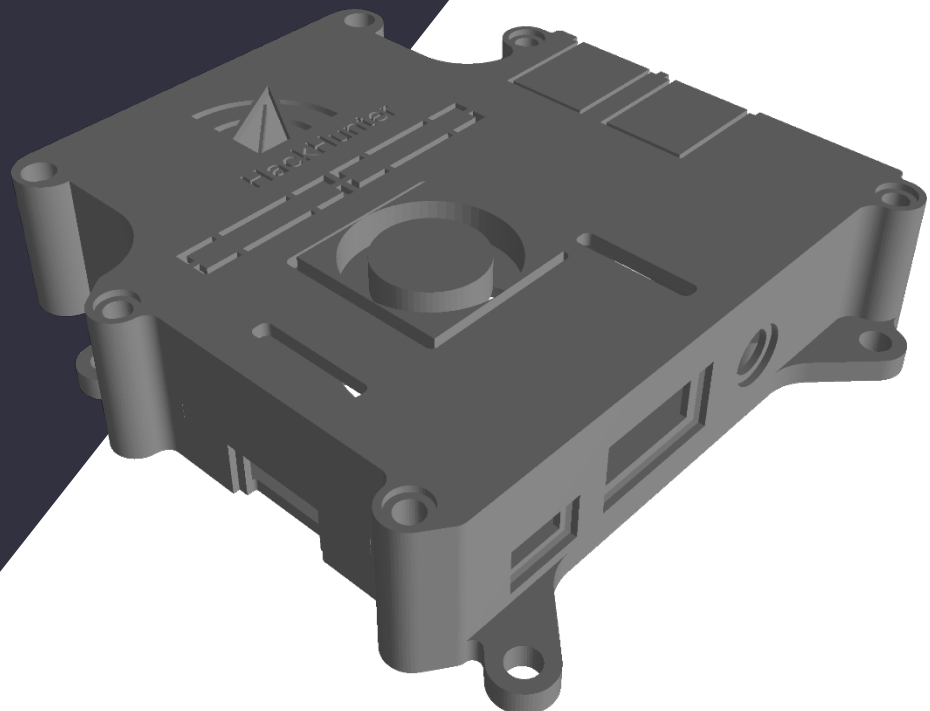

HackHunter **Vision** continuous monitoring sensors

Purpose-built for Cyber Security

HackHunter Vision continuous monitoring sensors detect unauthorised WiFi and alert security management systems in real-time

Detect unauthorised WiFi using complex real-time filtering (templates)

Real-time alerts and data feeds into security management systems means you can take immediate action

In-depth analytics are provided, including full reporting and forensics