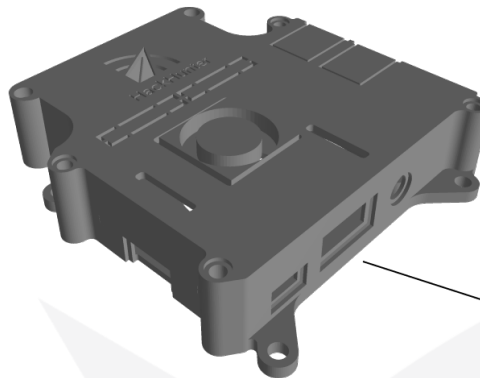

Integrated host sensor

Lightweight
Weighs less than
160 grams

Power
Requires POE

Product Enquiries

HackHunter Vision sensors can be customised for use in any environment and to detect and locate any role, from basic signal analysis to drone hunting.

Contact us at info@hackhunter.io or call +61 3 8669 2090 for more information.